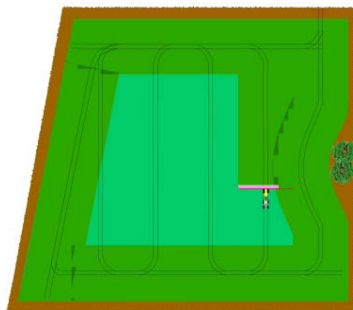

PRESS RELEASE

Starguide III – The Next Step in Sprayer Section Control

01.02.2011, Nieuw-Vennep, The Netherlands

Starguide III automatic GPS section control

One of Kverneland Rau latest developments is the Starguide III. This is a GPS-equipped boom section control system which includes headland management to avoid overlap or unsprayed areas. After spraying the field boundary the overlap and headland management are controlled for the rest of the field!

The Starguide III enables you:

- Spraying in the dark
- Accurate spraying by full overlap control
- Increased capacity by higher average speed
- Increase operator comfort

In addition, Starguide III also includes the following features:

- Easy to operate, intuitive 5.7" colour touch screen
- Integral light bar guidance system
- Field view with covered areas and overlap
- Single and double overlap in different colours
- GPS status warnings
- USB slot for data export in different formats